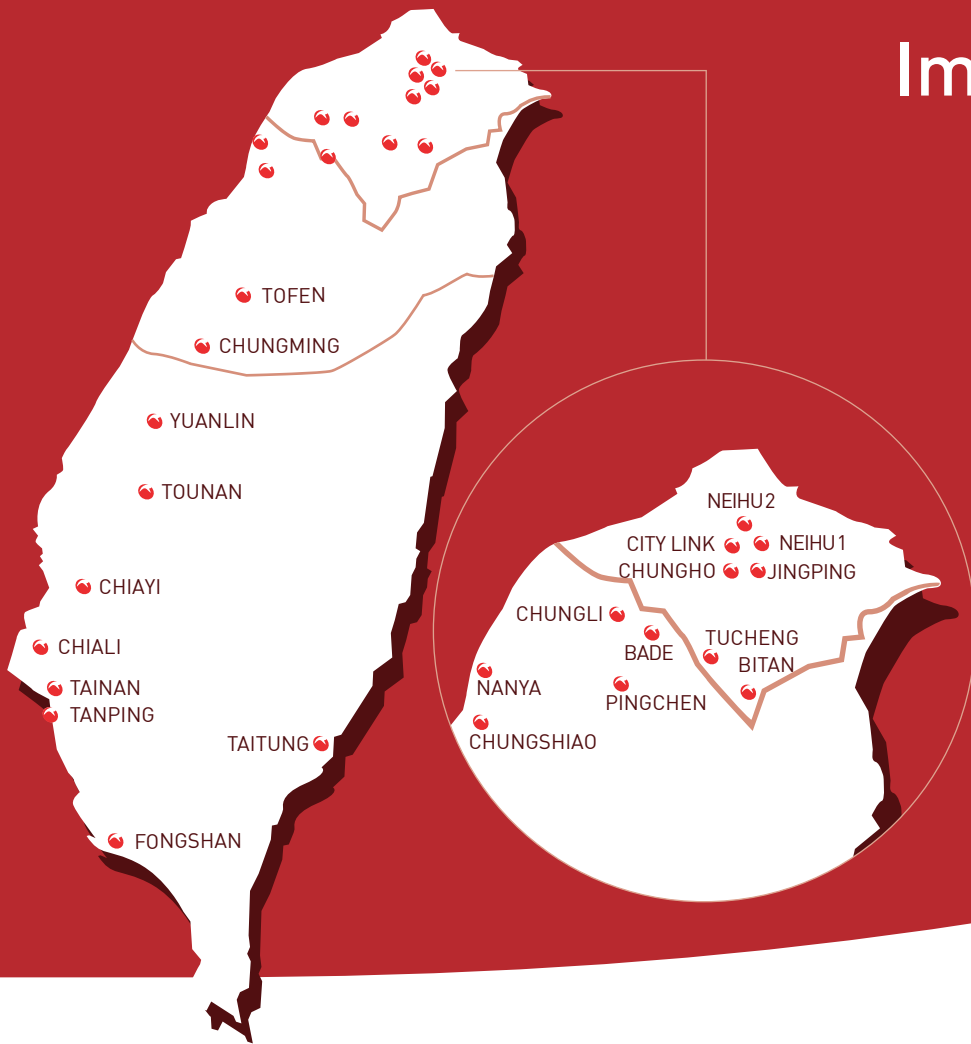

Immochan Taiwan

Sam PU
Taiwan Director
dr09@rt-mart.com.tw

Taiwan Management

Gallery team

NORTH AREA

Daniel CHIANG
North Leasing Manager
ga01@rt-mart.com.tw

NORTH AREA

Ken CHENG
Operation Manager
ga08@rt-mart.com.tw